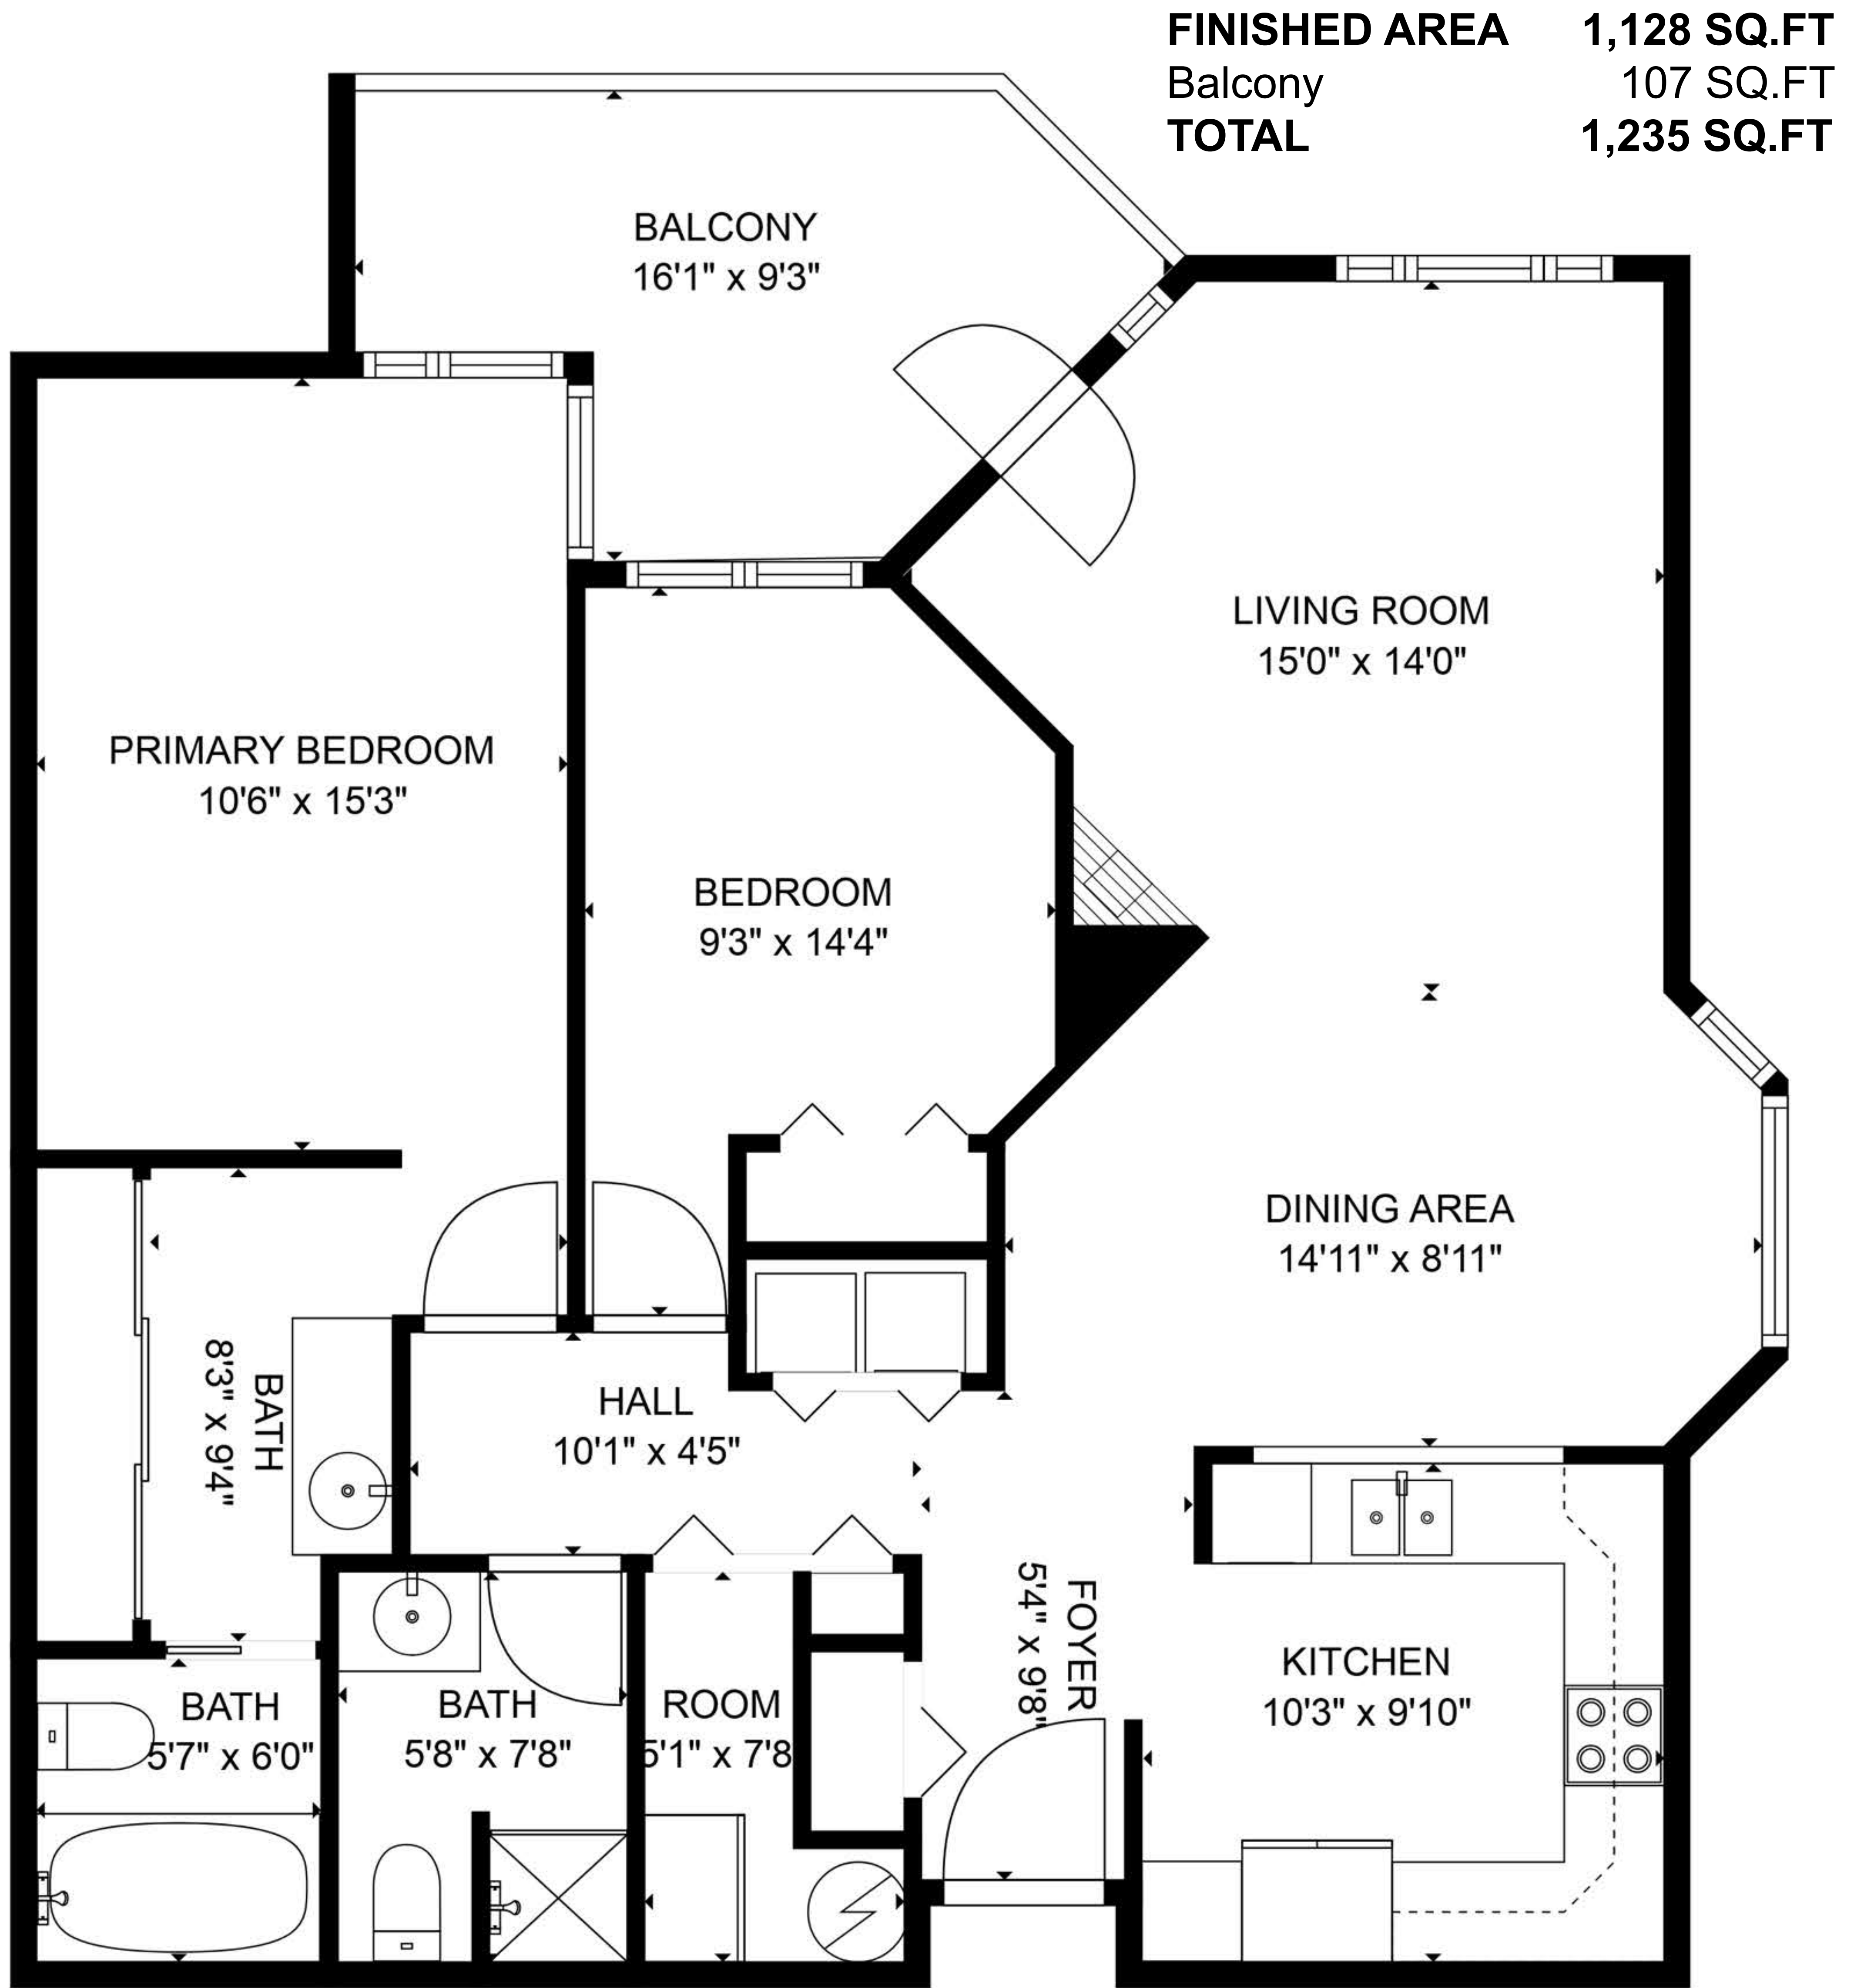

413-2800 CHESTERFIELD AVE NORTH VANCOUVER, BC

FLOORPLAN CREATED BY:
PRIME FOCUS PICTURES
JUNE 2023

MEASUREMENTS ARE APPROXIMATE AND MAY NOT BE TO SCALE.
THE FLOOR PLAN ILLUSTRATION IS NOT SUITABLE FOR CONSTRUCTION/ARCHITECTURAL PURPOSES.